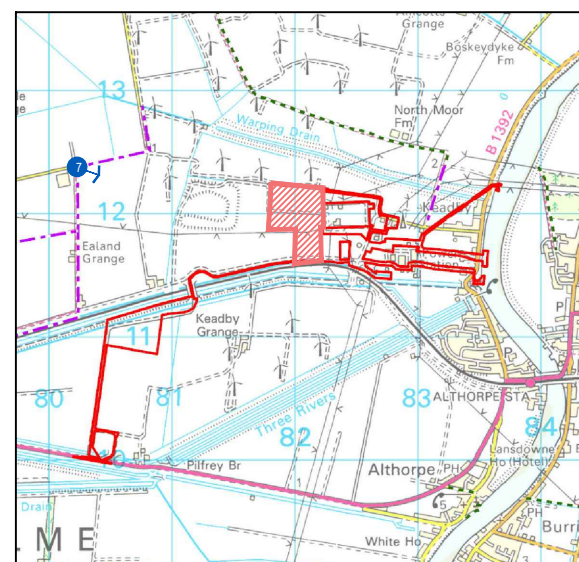

This image provides landscape and visual context only

**PROJECT**  
The Keadby 3 (Carbon Capture Equipped Gas Fired Generating Station) Order

**CLIENT**  
Keadby Generation Ltd

Extent of 50mm single frame image

-  Location of visual receptor
-  The Order Limits
-  Proposed PCC Site

**VIEWPOINT:** 7: PRoW (CROW11) east of Ealand Poultry  
Recreational, Residential

**Co-ordinates:** 480231, 412383  
**Distance to site (km):** 1.58  
**Direction:** South-east  
**Height (m AOD):** 1  
**Date and time:** 28/09/2020, 13.28  
**Camera:** Canon EOS 6D  
**Lens:** 50mm  
**Camera height (m AGL):** 1.6  
**Focal length/ Field of view:** 50mm vertical (27°) x 28mm horizontal (65.5°)  
**Image size:** 144 x 299 mm  
**Paper size:** 297 x 420 mm

**TITLE**

Viewpoint 7-PRoW (CROW11) east of Ealand Poultry Farm

**REFERENCE**

60625943  
**Figure 14.12**

**DATE**